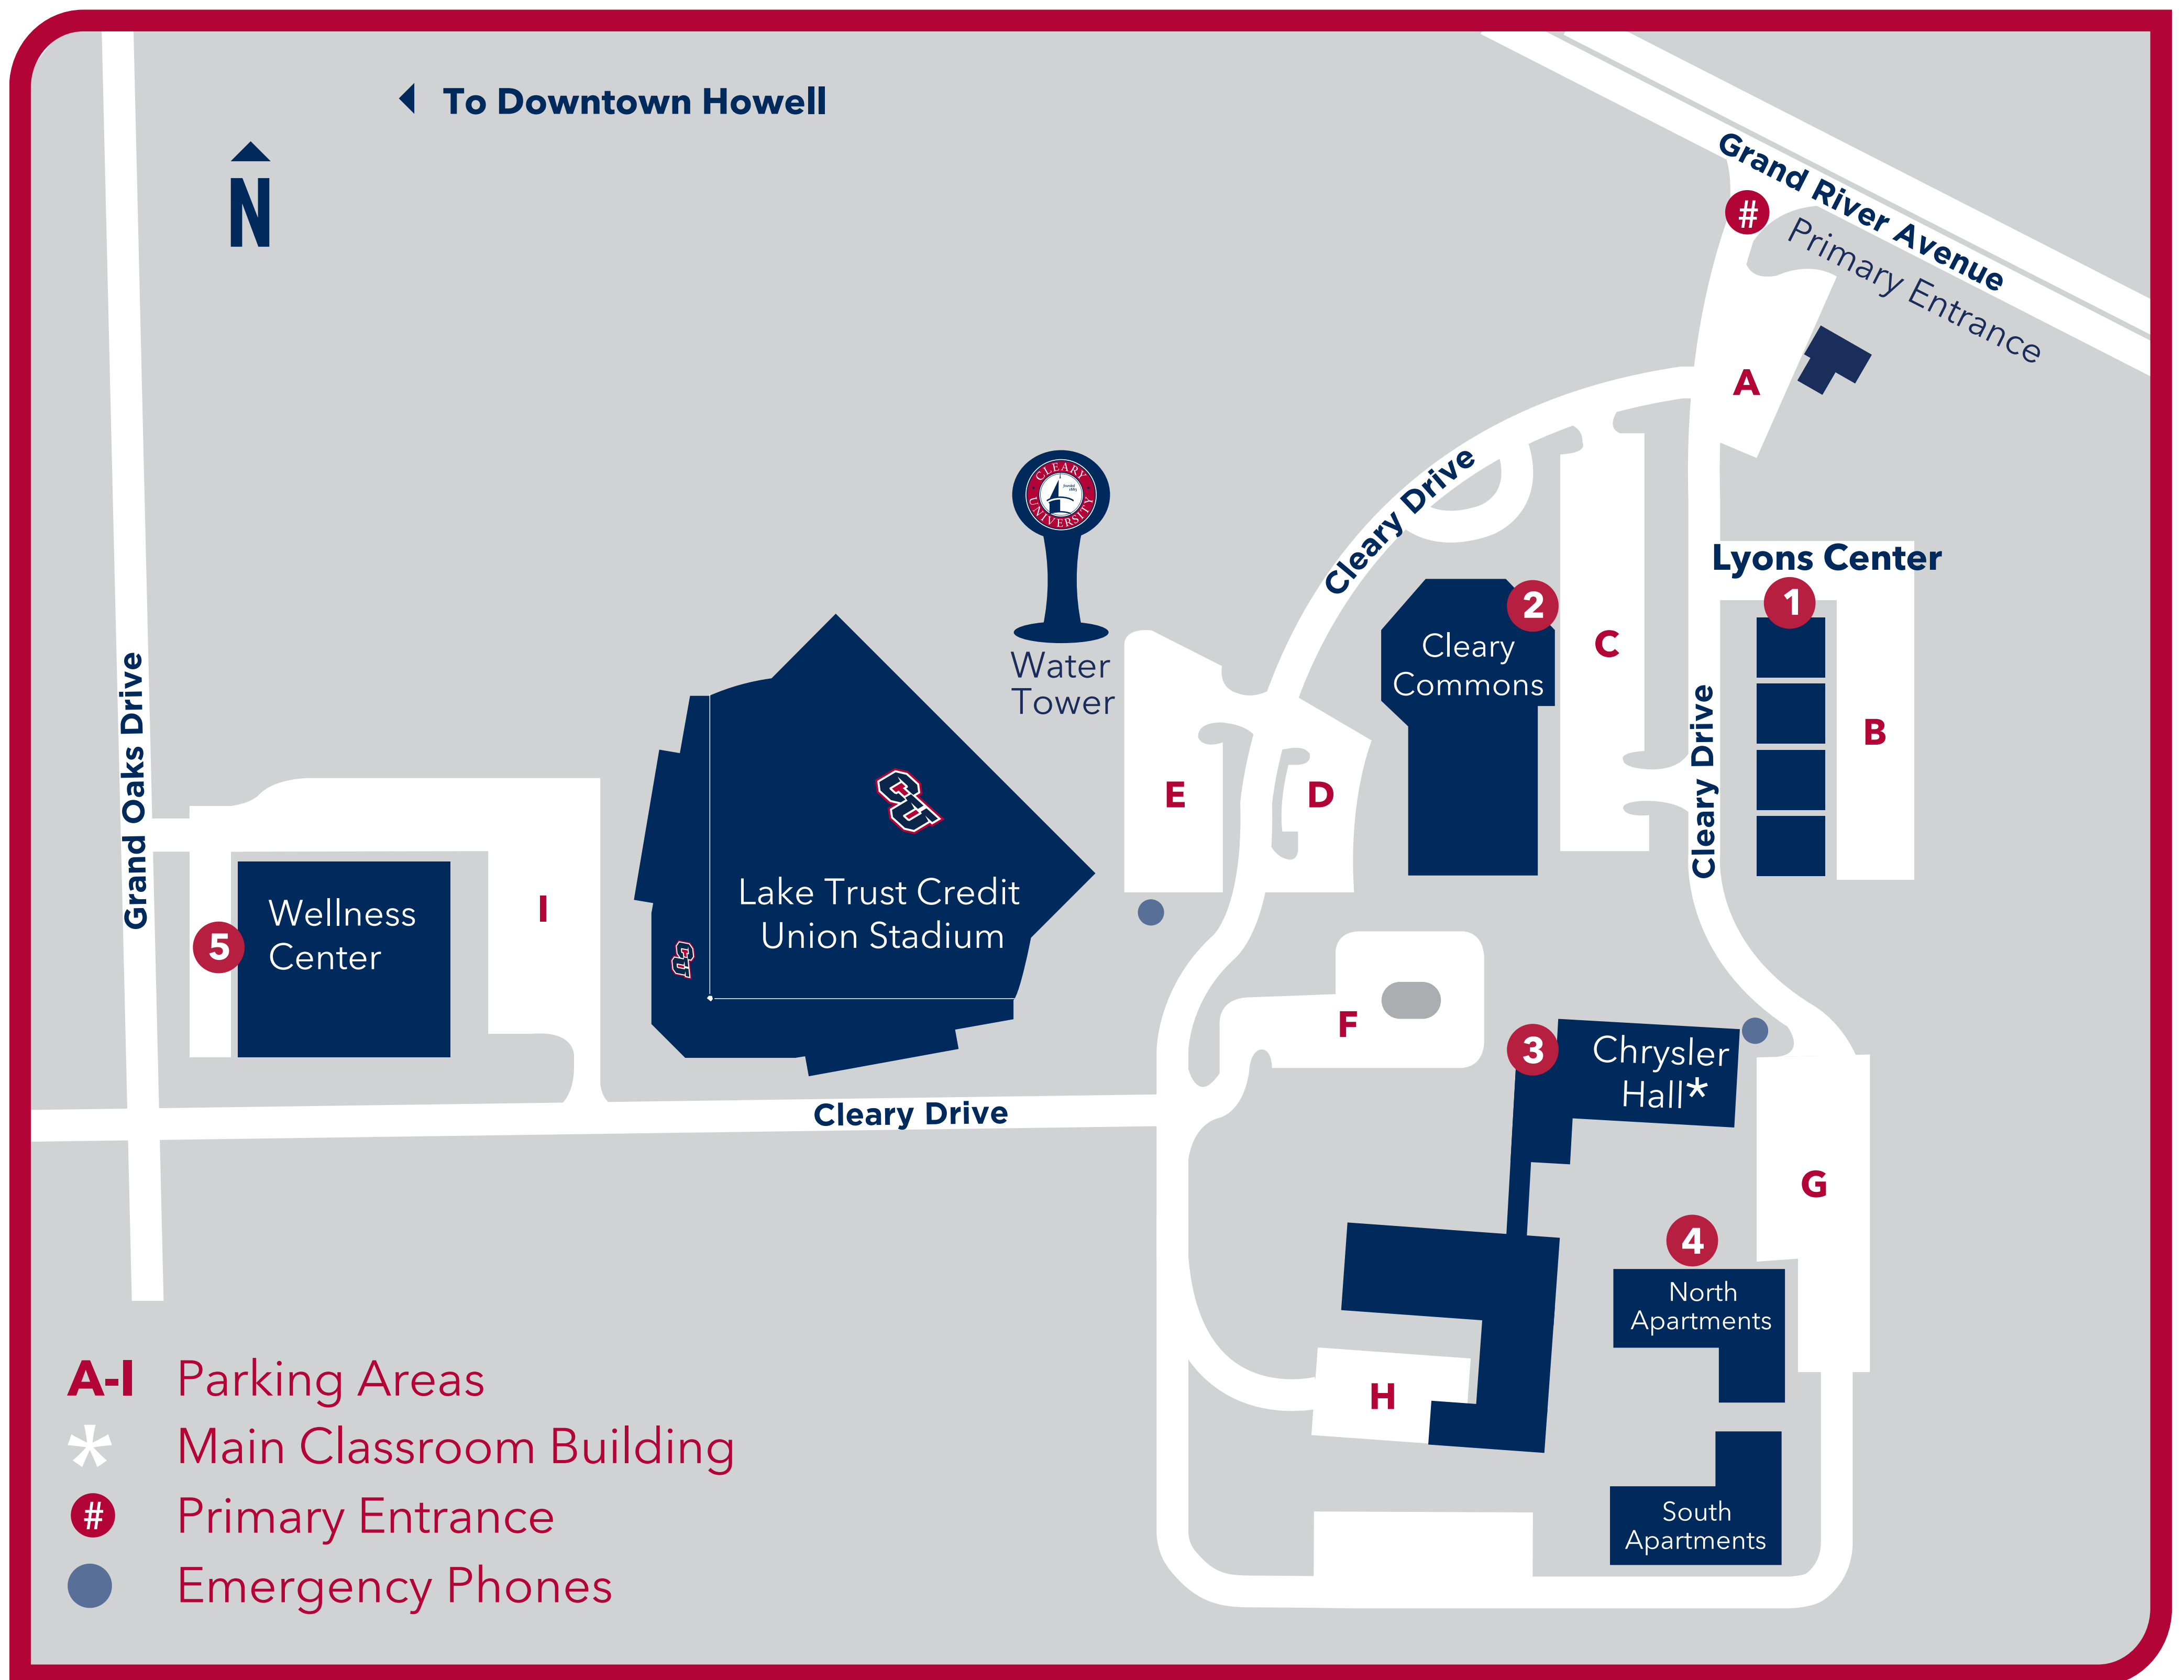

# CLEARY UNIVERSITY CAMPUS MAP

1

## LYONS CENTER

- ADMISSIONS
- ADVANCEMENT
- BUSINESS OFFICE
- FINANCIAL AID
- OFFICE OF THE PRESIDENT

3

## CHRYSLER HALL

- ACADEMIC OFFICES
- ARTHUR SECUNDA MUSEUM
- CAREER SERVICES
- CLASSROOMS
- COUNSELING SERVICES
- IT SUPPORT
- OFFICE OF THE PROVOST

2

## CLEARY COMMONS

- STUDENT DINING
- CLASSROOMS
- ESPORTS ARENA
- CLANCY'S CAFE
- COUGARS DEN - SPIRIT SHOP AND BOOKSTORE

4